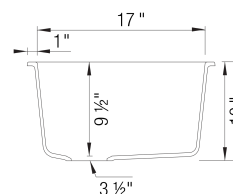

## Design and Planning Tips

- Min cabinet size: 36 in

What is included:  
Installation instructions, Cut-out template, Limited  
Lifetime Warranty