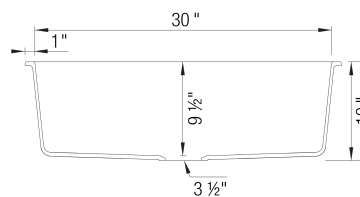

## Design and Planning Tips

- Min cabinet size: 36 in

What is included:  
Installation instructions, Cut-out template, Limited  
Lifetime Warranty