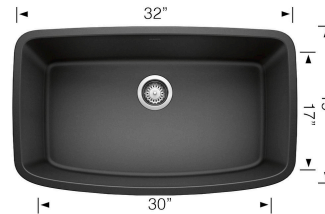

## Sink Specifications

| Color         | SKU    |
|---------------|--------|
| Anthracite    | 441610 |
| Cinder        | 441611 |
| Café          | 441613 |
| Metallic Gray | 441775 |
| Truffle       | 441772 |
| White         | 441773 |
| Coal Black    | 442942 |

## Design and Planning Tips

- Min cabinet size: 36 in
- Bowl depth: 9 ½ in ( 240.0 mm )

What is included:  
Installation instructions  
Cut-out template  
Limited Lifetime Warranty

Depending on cabinet construction, a different cabinet size may be required. Consult the cabinet manufacturer.

Cubed weight: 113 lbs.