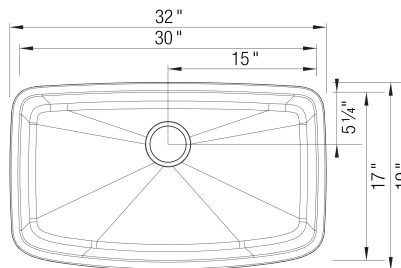

## Design and Planning Tips

- Min cabinet size: 36 in

What is included:  
Installation instructions, Cut-out template, Limited  
Lifetime Warranty