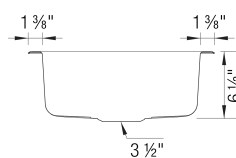

- Min cabinet size: 21 in

What is included:
Installation instructions, Cut-out template, Drop-in clips, Limited Lifetime Warranty

Codes & Standards

CSA B45.8-18/ IAPMO Z403-2018

Optional Accessories

CapFlow Strainer Cover	517666
Deluxe Steel Strainer	440029