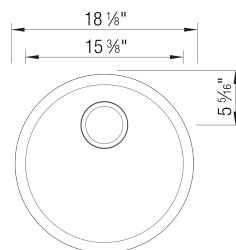

RONDO SILGRANIT