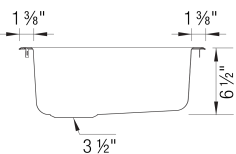

- Min cabinet size: 21 in

What is included:
Installation instructions, Cut-out template, Drop-in clips, Limited Lifetime Warranty

Codes & Standards

CSA B45.8-18/ IAPMO Z403-2018

Optional Accessories

CapFlow Strainer Cover	517666
Deluxe Steel Strainer	440029