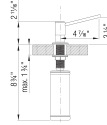

TORRE Soap Dispenser, SKU 400601

Brass Metal Finish

Product Features

- Solid brass construction
- Refillable from above the deck
- Suitable for liquid dish or hand soap
- 10 fl oz. (300 ml) capacity bottle