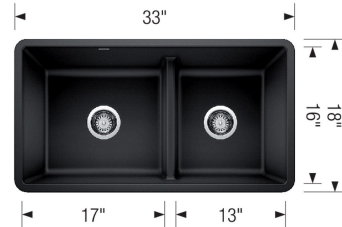

PRECIS 1³/₄ Low Divide SILGRANIT

Sink Specifications

Color	SKU
White	442524
Anthracite	442525
Metallic Gray	442527
Café	442528
Cinder	442521
Truffle	442522
Coal Black	442925

Design and Planning Tips

- Min cabinet size: 36 in
- Bowl depth: 9.5 in (240.0 mm)